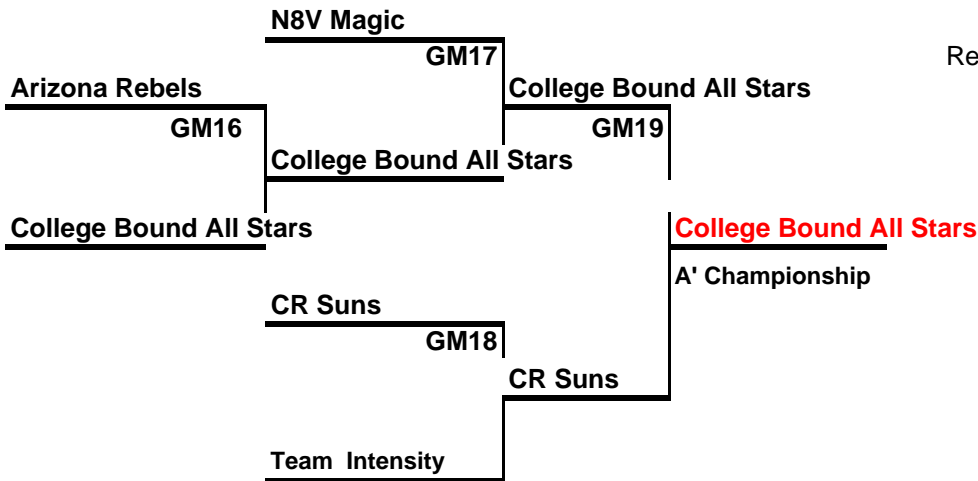

Championship Bracket A

17U GOLD Playoff Bracket (All Games on Sunda

Rev: -

4 game min games

- Gm28 Loser Gm20 vs Loser Gm22 Cortez - Main- 3PM
- Gm29 Loser Gm17 vs Loser Gm18 American Sports Center - CT4- 6PM
- Gm30 Loser Gm16 vs Loser Gm21 Apollo - Aux- 5PM
- Gm31 Loser Gm24 vs Loser Gm26 Moon Valley - Aux- 3PM

Championship Bracket B

Championship Bracket C