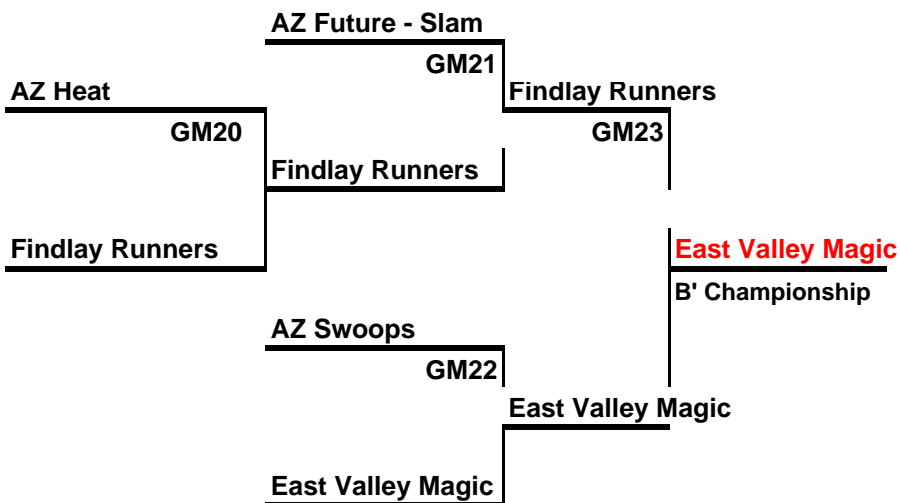

Championship Bracket A

17U GOLD Playoff Bracket (All Games on Sunda

Rev: -

4 game min games

- Gm28 Loser Gm20 vs Loser Gm22 Cortez - Main- 3PM
- Gm29 Loser Gm17 vs Loser Gm18 American Sports Center - CT4- 6PM
- Gm30 Loser Gm16 vs Loser Gm21 Apollo - Aux- 5PM
- Gm31 Loser Gm24 vs Loser Gm26 Moon Valley - Aux- 3PM

Championship Bracket B

Championship Bracket C