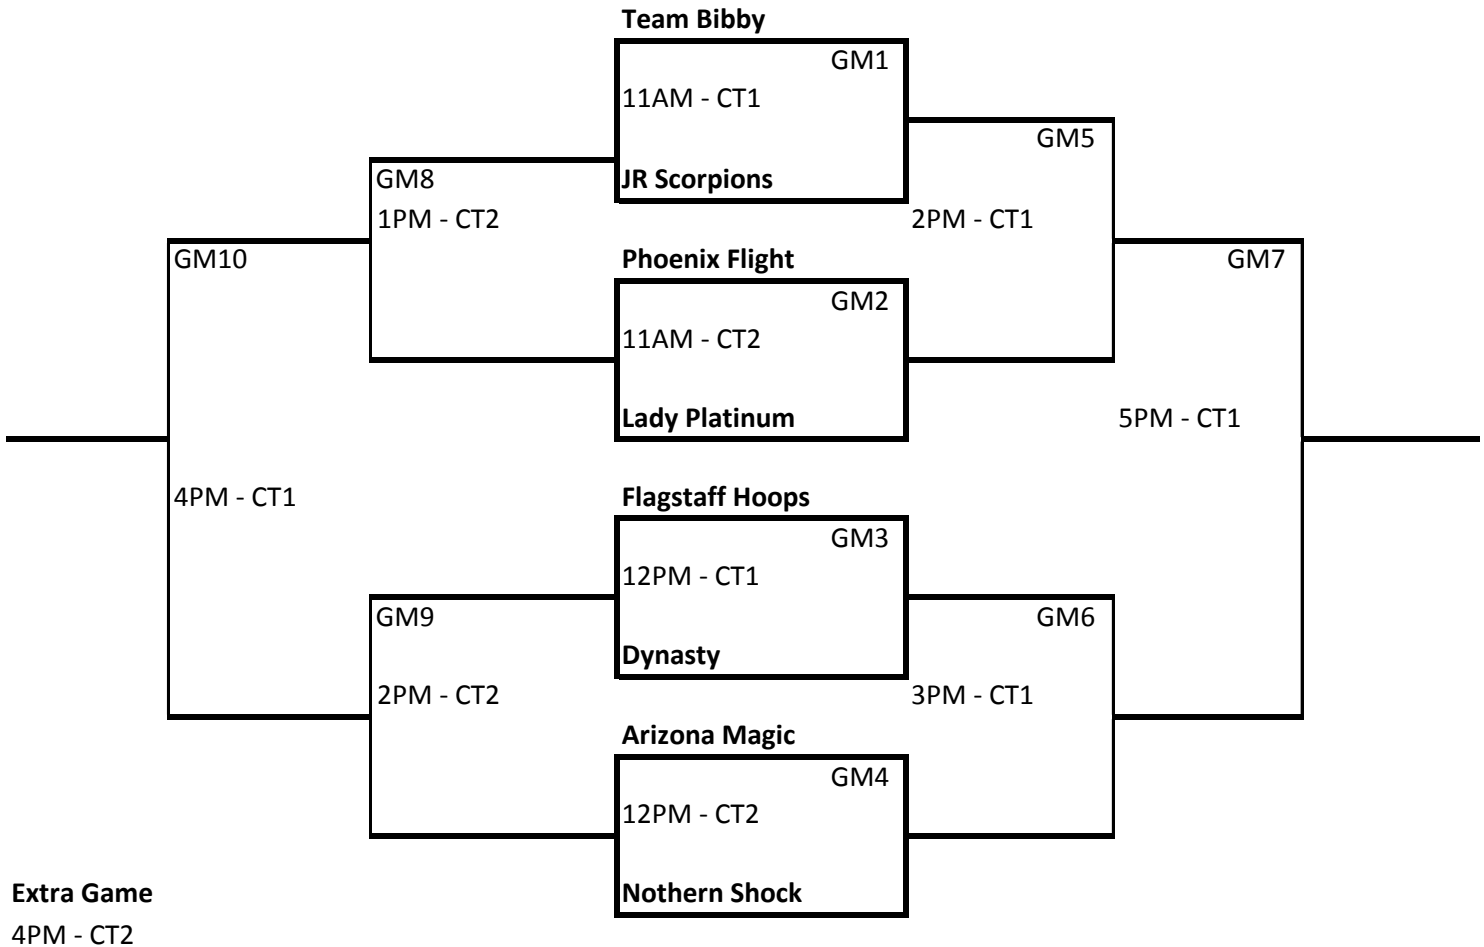

EVALUATION PREP GAMES

VARSIY DIVISION

SHOWCASE GAMES

- 1PM - CT1      Flagstaff Hoops vs Venom
- 3PM - CT2      Venom vs Swoosh
- 5PM - CT2      Flagstaff Hoops vs Swoosh

ALL GAMES ARE SUNDAY  
 MOON VALLEY HIGH SCHOOL  
 3625 W Cactus, Phoenix, Arizona